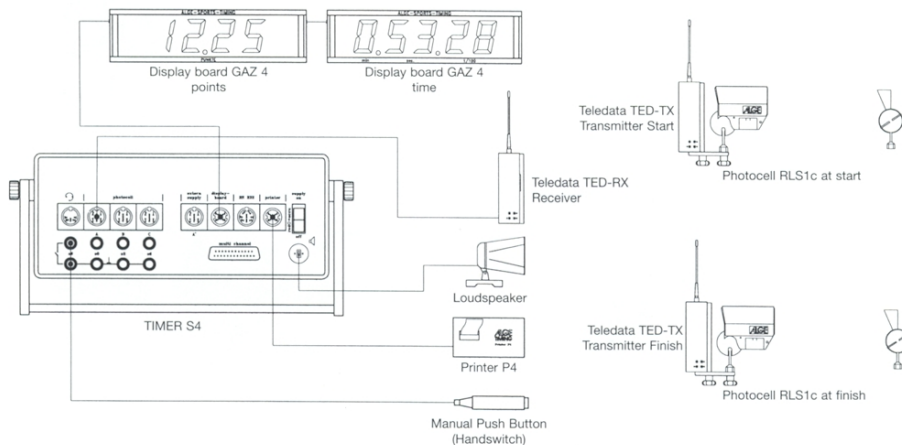

Primary features of Timer S4 for dog Agility:

- Contains all popular domestic and international programs
- Button controlled timeout
- Horn sounds at the beginning and end of timeouts (two tones possible for dual events)
- One button input for rail drop and refusal penalty points
- Easy reset of false finishes
- Automatic time penalty point calculation for exceeding the optimum time
- Printout of total time from clear round time and penalty time
- Printout of total points (rail drop plus time penalty points)
- Internal upgradable software for guaranteed compliance with future rules
- Heavy duty anodized aluminum casing
- Battery powered (rechargeable batteries with charger)
- LCD crystal display visible in all light conditions
- Temperature compensated quartz technology to guarantee accuracy from -25° to +50°C (F)
- Photocell RLS1c with standard swivel head, attaches to tripod or bracket, powered by direct cable or TED Teledata

- Results printout on Printer P4
- Display Board GAZ4 connects by cable or TED Teledata
- RS 232 Computer interface
- Case with foam insert for transport and easy handling
- Timer S4 contains programs for other popular timed events (e.g. equestrian, skiing, cycling)

Possibilities of later expansions:

- Three-fold photocell RLS3c for safe detection of small and big dogs
- Special tripods
- ALGE TELEDATA for wireless transmission of start and stop impulses
- ALGE DISPLAY BOARD for indication of times and points resp. faults
- ALGE DISPLAY BOARD with ALGE COMET Handy Terminal for indication of start numbers
- Computer for evaluation purposes