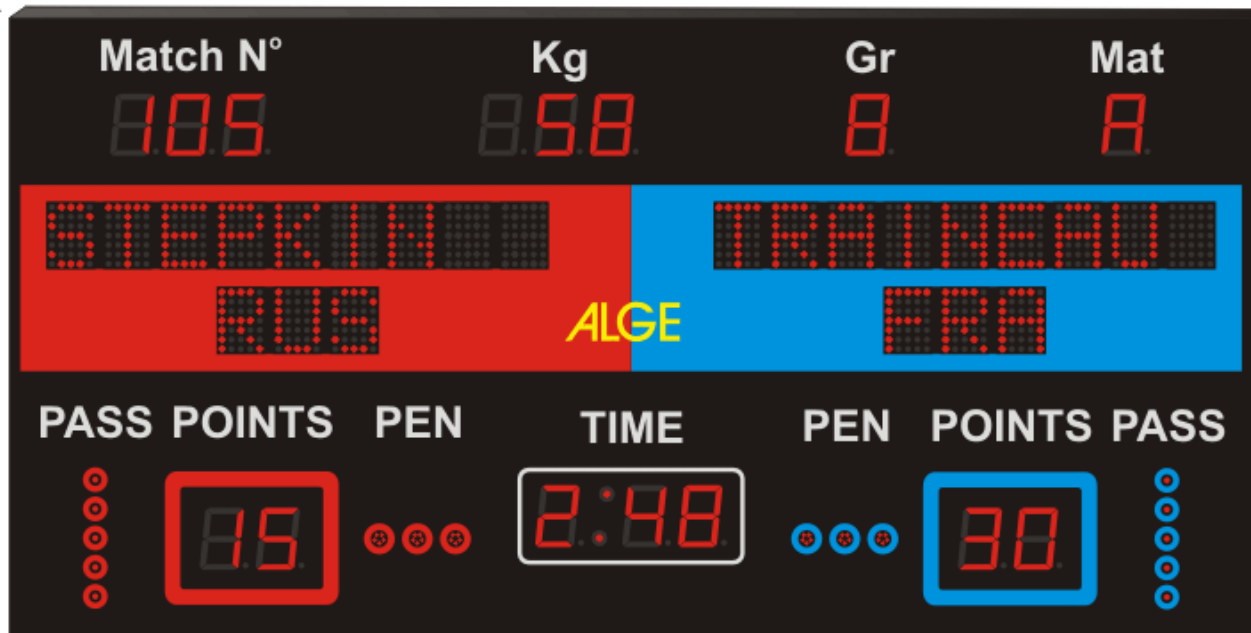

30 mm

1000 mm

2000 mm

Functions:

- Red and blue score display in whole numbers
- Current Time
- Penalty indicator lights
- Match No, Kg, Gr, Mat
- Red and Blue Passive
- Contestant Name (2x9 characters)
- Contestant Country (2x3 characters)

Technical Data:

Dimensions:	2000 x 1000 x 30 mm
Weight:	30 kg
Alphanumeric digits:	100 mm high, red LED
Numeric digits:	100 mm high, red LED
Penalty:	20 mm diode cluster
Passive:	10 mm diodes
LED:	Super bright LED numerals which last ever 100.000 hours in continual use
Power supply:	220 VAC - 50Hz

Control Console:

CKB microcontroller based command console with LCD data display, standard PC keyboard and built-in beeper for confirmation of key-contact
Total memory in case of power failure (no batteries required).

Wrestling scoreboard system includes:

- Scoreboard model BVR-T
- Scoreboard control console with judges decision logic

Options:

- Double side Score Board D-BVR-T-DS
- ST - Stand-alone model
- Wireless Control System