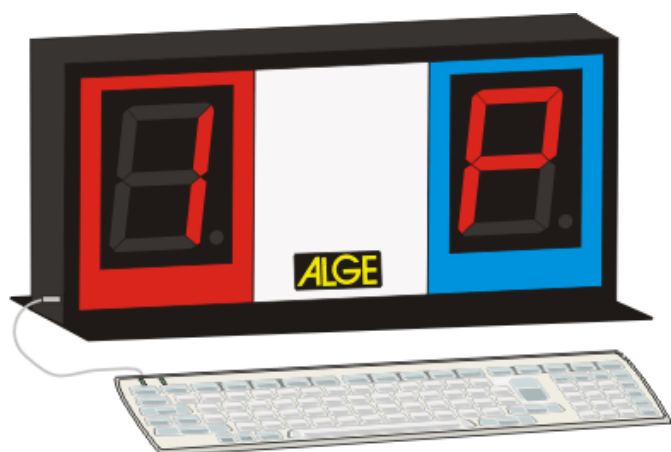


**Functions:**

Blue and Red contestants points: 100mm red digits  
White light indicator

**Technical Data:**

Dimensions: 400 x 200 x 90 mm  
Weight: 2 kg  
Numeric digits: 100mm high, red LED  
LED: Super bright LED numerals which last ever 100.000 hours in continual use  
Power supply: 220 VAC - 50Hz

**PC Keyboard:**

- Point keys 1, 2, 3, 5, O, P for both contestants.